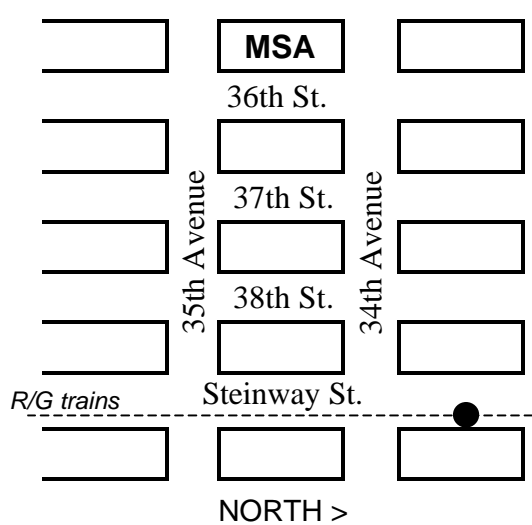

**MASTER SOUND ASTORIA is located at KAUFMAN ASTORIA STUDIOS,
34-12 36th St., Astoria NY**

Subway

Via “R” or “G” trains (closest) : Exit at the Steinway Street station and follow signs to the 34th Avenue exit. Follow 34th Avenue to 36th Street and turn left. The **entrance** is mid-block, marked “Kaufman Astoria Studios”. *Note:* You can also take the “E” or “F” trains to Queens Plaza and transfer to the “R” or “G”.

Via Queensboro (59th Street) Bridge

From the **Lower Roadway**: follow signs for Northern Blvd. Continue on Northern Blvd. and turn left on 35th Street (right before Acura dealership). Proceed on 35th St. and turn right on 34th Ave. Go one block on 34th Ave. and turn right on 36th St. Entrance is mid-block.

From the **Upper Roadway**: follow exit to 21st St., turning right on 21st St. (at end of ramp). Continue on 21st St. to 34th Ave. and turn right. Proceed on 34th Ave. to 36th St. and turn right. Entrance is mid-block.

Subway

Via “N” train: Exit at Broadway station (located at Broadway and 31st Street). Follow Broadway to 36th St. and turn right. Follow 36th St. past 34th Ave. Entrance is mid-block, between 34th and 35th Avenues.