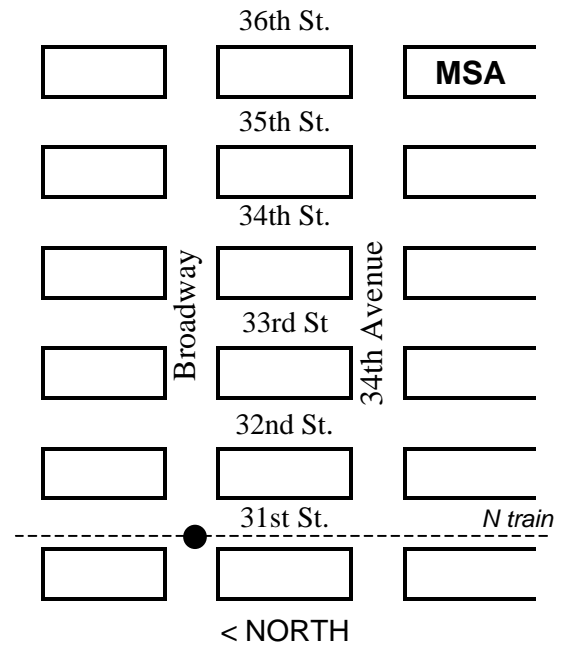

**MASTER SOUND ASTORIA is located at KAUFMAN ASTORIA STUDIOS,
34-12 36th St., Astoria NY**

Subway

Via “R” or “G” trains (closest) : Exit at the Steinway Street station and follow signs to the 34th Avenue exit. Follow 34th Avenue to 36th Street and turn left. The **entrance** is mid-block, marked “Kaufman Astoria Studios”. *Note:* You can also take the “E” or “F” trains to Queens Plaza and transfer to the “R” or “G”.

Via Queensboro (59th Street) Bridge

From the **Lower Roadway**: follow signs for Northern Blvd. Continue on Northern Blvd. and turn left on 35th Street (right before Acura dealership). Proceed on 35th St. and turn right on 34th Ave. Go one block on 34th Ave. and turn right on 36th St. Entrance is mid-block.

From the **Upper Roadway**: follow exit to 21st St., turning right on 21st St. (at end of ramp). Continue on 21st St. to 34th Ave. and turn right. Proceed on 34th Ave. to 36th St. and turn right. Entrance is mid-block.

Subway

Via “N” train: Exit at Broadway station (located at Broadway and 31st Street). Follow Broadway to 36th St. and turn right. Follow 36th St. past 34th Ave. Entrance is mid-block, between 34th and 35th Avenues.